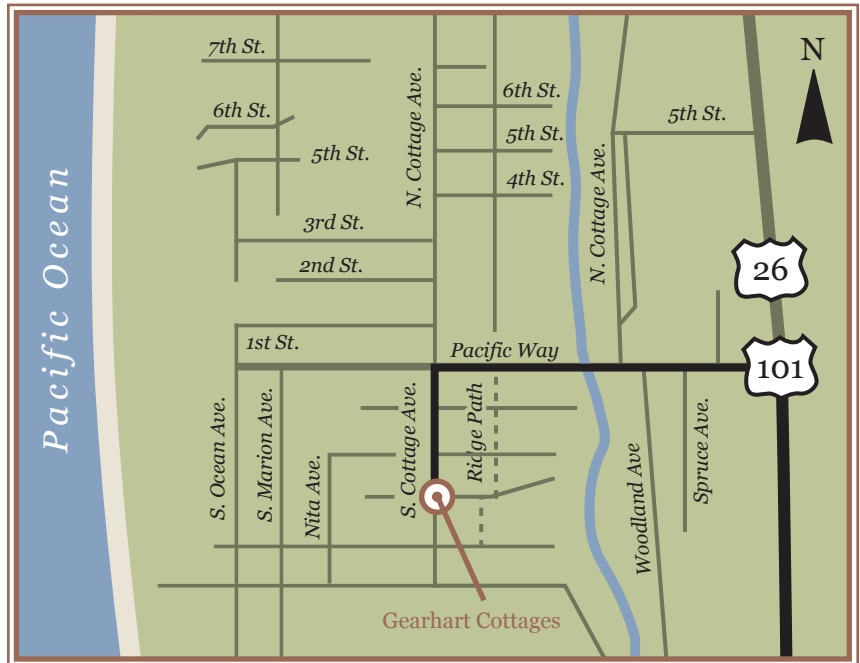

For Reservations

(800) 352-8034

(503) 738-7373

372. S Cottage Ave.

Gearhart Or. 97138

www.gearhartcottages.com

Driving directions to the Gearhart Cottages

Gearhart Cottages are located in the center of the village of Gearhart, just South of the intersection of Pacific Way and Cottage Avenue. Pacific Way intersects Highway 101 at a traffic light (at that intersection there is a Dairy Queen, a glass gallery, an office building and a gift gallery).

From Portland: West on Hwy. 26 to Hwy. 101 (approx. 75 miles), North on Hwy 101 to Pacific Way (approx. 6 miles, 2 miles N. of Seaside), then West on Pacific Way. Four long blocks to blinking light (please, observe speed limit, the local police are very conscientious). Left at Cottage Avenue, go to (372 S. Cottage Ave.). Turn into the driveway; you have arrived!

From Astoria: South on Hwy. 101 (approx. 20 miles) to Pacific Way, then West on Pacific Way. Four long blocks to blinking light (please, observe speed limit, the local police are very conscientious). Left at Cottage Avenue, go to (372 S. Cottage Ave.). Turn into the driveway; you have arrived!

From Cannon Beach: North on Hwy. 101 to Pacific Way (approx. 10 miles, 2 miles North of Seaside), then West on Pacific Way. Four long blocks to blinking light (please, observe speed limit, the local police are very conscientious). Left at Cottage Avenue, go to (372 S. Cottage Ave.). Turn into the driveway; you have arrived!