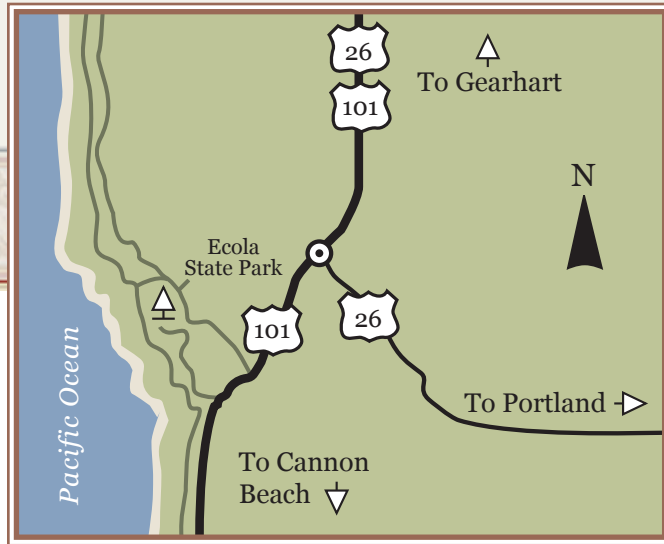

For Reservations

(800) 352-8034

(503) 738-7373

372. S Cottage Ave.

Gearhart Or. 97138

www.gearhartcottages.com

Driving directions to the Gearhart Cottages

Gearhart Cottages are located in the center of the village of Gearhart, just South of the intersection of Pacific Way and Cottage Avenue. Pacific Way intersects Highway 101 at a traffic light (at that intersection there is a Dairy Queen, a glass gallery, an office building and a gift gallery).

From Portland: West on Hwy. 26 to Hwy. 101 (approx. 75 miles), North on Hwy 101 to Pacific Way (approx. 6 miles, 2 miles N. of Seaside), then West on Pacific Way. Four long blocks to blinking light (please, observe speed limit, the local police are very conscientious). Left at Cottage Avenue, go to (372 S. Cottage Ave.). Turn into the driveway; you have arrived!

From Astoria: South on Hwy. 101 (approx. 20 miles) to Pacific Way, then West on Pacific Way. Four long blocks to blinking light (please, observe speed limit, the local police are very conscientious). Left at Cottage Avenue, go to (372 S. Cottage Ave.). Turn into the driveway; you have arrived!

From Cannon Beach: North on Hwy. 101 to Pacific Way (approx. 10 miles, 2 miles North of Seaside), then West on Pacific Way. Four long blocks to blinking light (please, observe speed limit, the local police are very conscientious). Left at Cottage Avenue, go to (372 S. Cottage Ave.). Turn into the driveway; you have arrived!